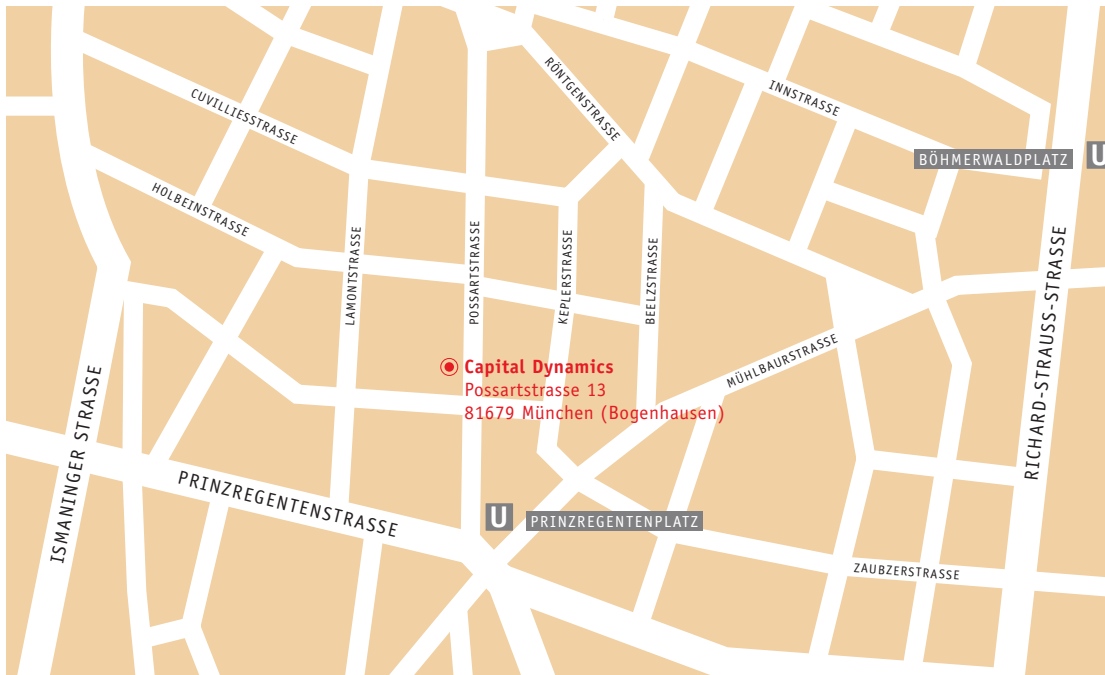

How to visit us in Munich

From the airport by train:

- Take the "S 8" from the Airport to Karlsplatz/Stachus
- Switch to the underground at Karlsplatz/Stachus and take the U4 direction "Arbellapark"
- Get off the train at Prinzregentenplatz and take the exit in the driving direction of the train
- Than follow the indication "Possartstrasse"

From Munich main station:

- Take the U4 direction "Arbellapark"
- Get off the train at Prinzregentenplatz and take the exit in the driving direction of the train
- Than follow the indication "Possartstrasse"

From the airport by car:

- Follow the A9 motorway direction Munich
- Exit at "München Schwabing" on to "Schenkendorfstrasse"
- Follow the sign to "Arbellapark" crossing Effnerplatz to Richard-Strauss-Strasse
- At the 4th traffic light, turn right into Prinzregentenstrasse
- Turn right into Possartstrasse